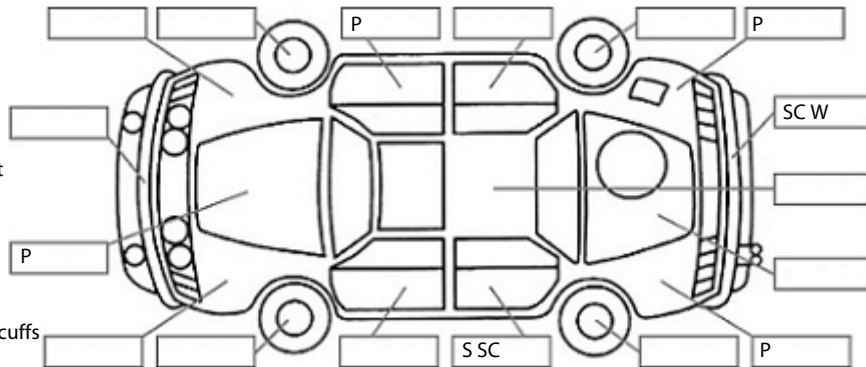

Key:

- S = scratch
- D = dent
- R = rust
- PT = paint defect
- C = crack
- P = pin dent
- * = decals
- SC = stone chips
- W = significant scuffs

Body Inspection Comments

Note: some defects & blemishes may not be displayed in the diagram

Engine Timing Mechanism: Timing Chain
 Evidence of Cam Belt Replacement: Not Applicable Kms:

	Pass	Fail	N/A
Engine			
Oil level	✓		
Smoke & fumes	✓		
Performance	✓		
Noise	✓		
Cooling System			
Coolant condition	✓		
Performance	✓		
Radiator / Hoses (visual)	✓		
Transmission			
Operation	✓		
Noise	✓		
Clutch			✓
CV joints	✓		
Wheel bearings	✓		
Brakes			
Performance	✓		
Hand Brake	✓		
Tyres (lowest observed tread depth of tyres)			
Left front	7.0	mm	
Right front	7.0	mm	
Left rear	7.0	mm	
Right rear	8.0	mm	
Spare	Yes		
Suspension			
Suspension performance	✓		
Steering performance	✓		
Shock absorbers	✓		
Air Conditioning / Heater			
Operation	✓		
Electrical / Accessories			
Head lights	✓		
Tail lights	✓		
Indicators	✓		
Dashboard warning lights	✓		
Wipers (front & rear)	✓		
Window winder FL	✓		
Window winder FR	✓		
Window winder RL	✓		
Window winder RR	✓		
Rear view mirrors	✓		
Radio (basic test only)	✓		
CD (basic test only)			✓
Number of keys	2		
Central locking	✓		
Remote locking	✓		
Sat. Nav. (basic test only)			✓
Reversing camera	✓		