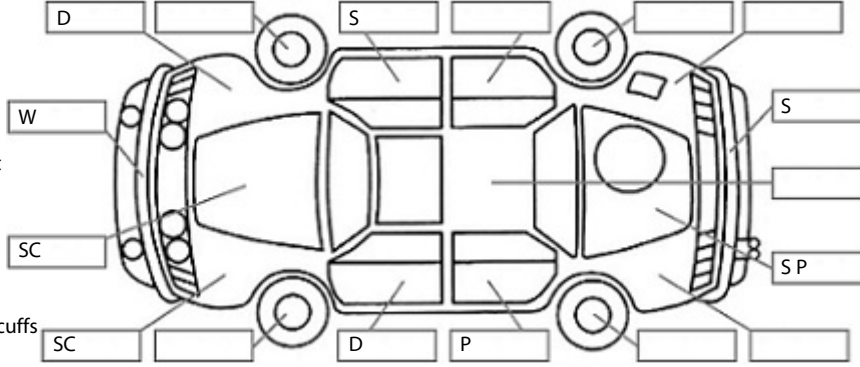

**Key:**

- S = scratch
- D = dent
- R = rust
- PT = paint defect
- C = crack
- P = pin dent
- \* = decals
- SC = stone chips
- W = significant scuffs

**Body Inspection Comments**

Note: some defects & blemishes may not be displayed in the diagram

Windscreen stone chips  
Front passenger door top right corner is missing the point.

Conditions During Body Inspection: Dry

**Under Carriage & Under Bonnet Inspection Comments**

Front wheel drive

**Interior Comments**