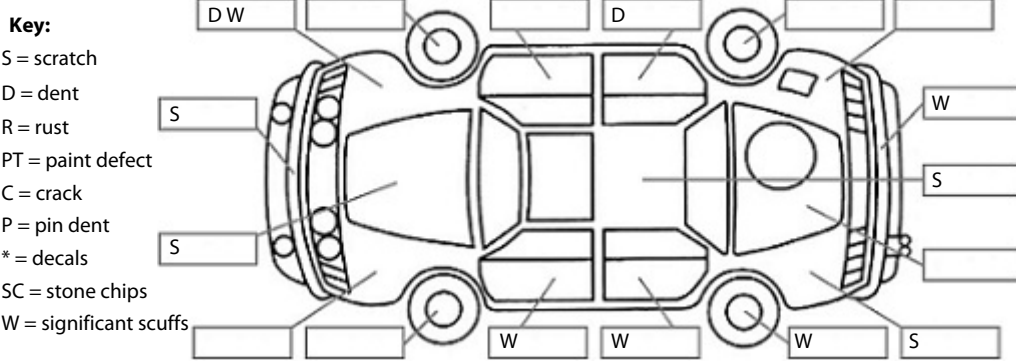

**Body Inspection Comments**

Note: some defects & blemishes may not be displayed in the diagram

Driver door catching on front quarter panel  
Suspected front right quarter panel misaligned

Conditions During Body Inspection: Dry

**Under Carriage & Under Bonnet Inspection Comments**

**Interior Comments**

Seats	Good
Carpets	Good
Panels	Good
Dashboard	Good

**General Comments**

Road Conditions During Test Drive: Dry

Engine Timing Mechanism: Timing Chain  
Evidence of Cam Belt Replacement: Not Applicable Kms: