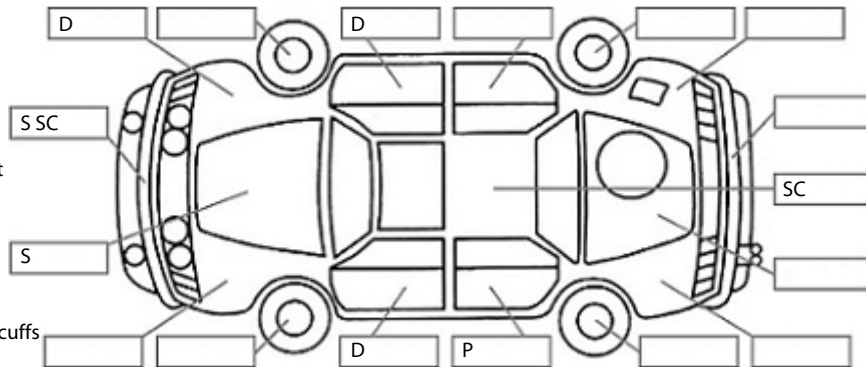

Key:

- S = scratch
- D = dent
- R = rust
- PT = paint defect
- C = crack
- P = pin dent
- * = decals
- SC = stone chips
- W = significant scuffs

Body Inspection Comments

Right rear seal torn

Note: some defects & blemishes may not be displayed in the diagram

Engine Timing Mechanism: Timing Chain
 Evidence of Cam Belt Replacement: Not Applicable Kms:

	Pass	Fail	N/A
Engine			
Oil level	✓		
Smoke & fumes	✓		
Performance	✓		
Noise	✓		
Cooling System			
Coolant condition	✓		
Performance	✓		
Radiator / Hoses (visual)	✓		
Transmission			
Operation	✓		
Noise	✓		
Clutch			✓
CV joints	✓		
Wheel bearings	✓		
Brakes			
Performance	✓		
Hand Brake	✓		
Tyres (lowest observed tread depth of tyres)			
Left front	5	mm	
Right front	5	mm	
Left rear	5	mm	
Right rear	5	mm	
Spare	Yes		
Suspension			
Suspension performance	✓		
Steering performance	✓		
Shock absorbers	✓		
Air Conditioning / Heater			
Operation	✓		
Electrical / Accessories			
Head lights	✓		
Tail lights	✓		
Indicators	✓		
Dashboard warning lights	✓		
Wipers (front & rear)	✓		
Window winder FL	✓		
Window winder FR	✓		
Window winder RL	✓		
Window winder RR	✓		
Rear view mirrors	✓		
Radio (basic test only)	✓		
CD (basic test only)	✓		
Number of keys	2		
Central locking	✓		
Remote locking	✓		
Sat. Nav. (basic test only)			✓
Reversing camera	✓		