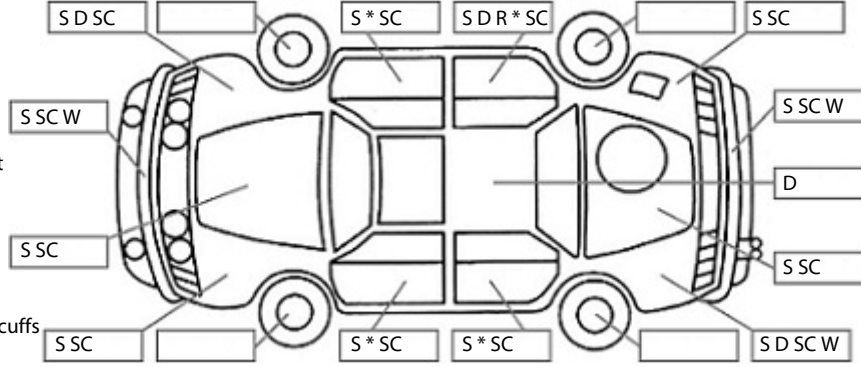

Make: Hyundai	Model: Iload	Body Style: Van
Year: 2013	Registration: GZS915	Reg Expiry: 22 Jul 2025
WoF Expiry: 16 Oct 2024	Odometer: 209,083 Kms	Good No: 26225535
VIN: KMFWBX7KLDU57575	Next Service: due	Service History: No

Key:

- S = scratch
- D = dent
- R = rust
- PT = paint defect
- C = crack
- P = pin dent
- * = decals
- SC = stone chips
- W = significant scuffs

Body Inspection Comments

Note: some defects & blemishes may not be displayed in the diagram