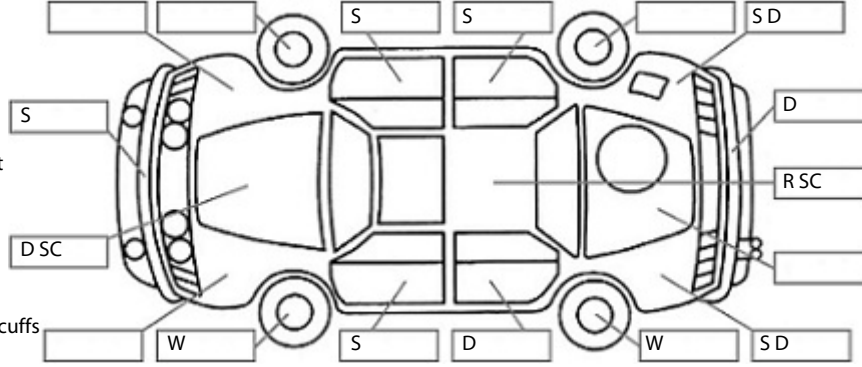

**Key:**

- S = scratch
- D = dent
- R = rust
- PT = paint defect
- C = crack
- P = pin dent
- \* = decals
- SC = stone chips
- W = significant scuffs

**Body Inspection Comments**

Note: some defects & blemishes may not be displayed in the diagram