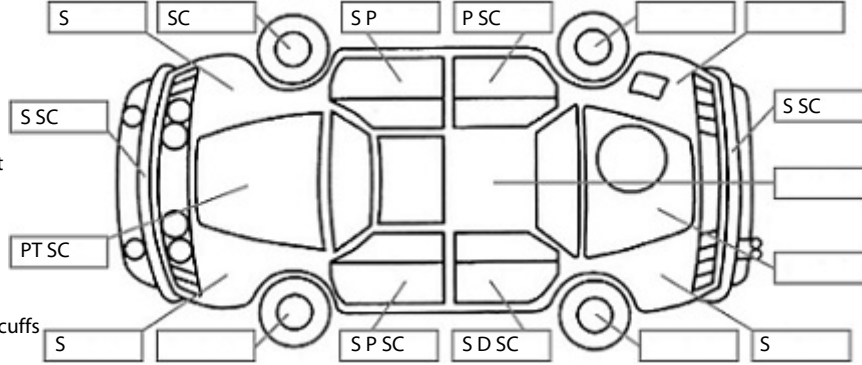

Make: Suzuki	Model: Grand Vitara	Body Style: SUV
Year: 1999	Registration: XS8194	Reg Expiry: 07 Aug 2025
WoF Expiry: 30 Oct 2024	Odometer: 209,194 Kms	Good No: 26224251
VIN: JSAFTD62V00109239	Next Service: 217000 kms	Service History: No

Key:

- S = scratch
- D = dent
- R = rust
- PT = paint defect
- C = crack
- P = pin dent
- * = decals
- SC = stone chips
- W = significant scuffs

Body Inspection Comments

Multiple minor windscreen chips.

Note: some defects & blemishes may not be displayed in the diagram

Conditions During Body Inspection: Dry

Under Carriage & Under Bonnet Inspection Comments

Left front outer CV boot split. Oil leak.

Interior Comments

Seats	Average
Carpets	Average
Panels	Average
Dashboard	Average