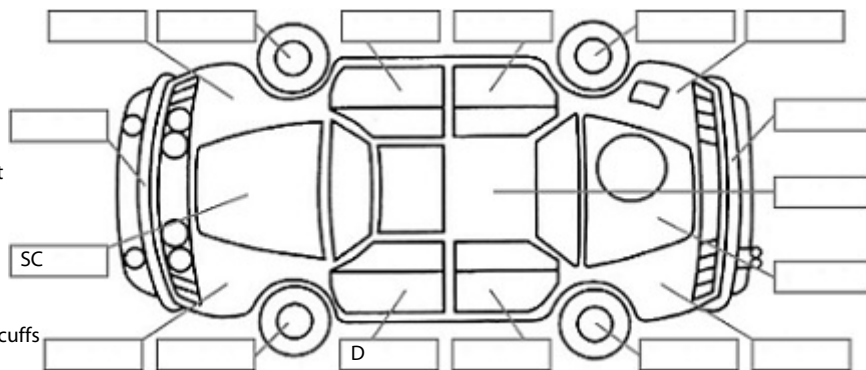

**Key:**

- S = scratch
- D = dent
- R = rust
- PT = paint defect
- C = crack
- P = pin dent
- \* = decals
- SC = stone chips
- W = significant scuffs

**Body Inspection Comments**

Left tail lamp is cracked.