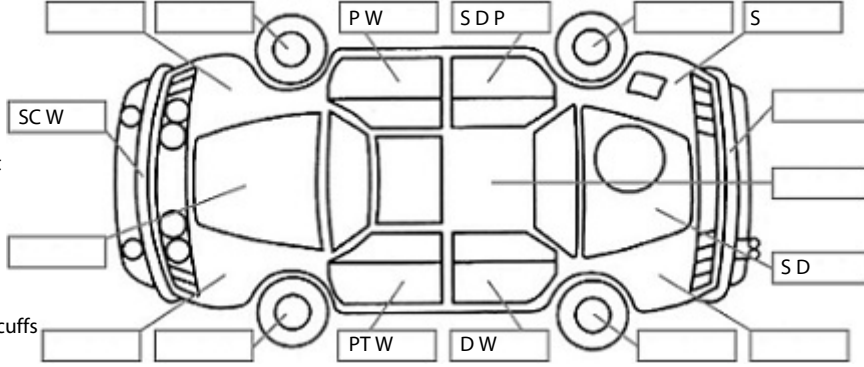

Key:

- S = scratch
- D = dent
- R = rust
- PT = paint defect
- C = crack
- P = pin dent
- * = decals
- SC = stone chips
- W = significant scuffs

Body Inspection Comments

Cracks in drivers headlight
Fuel cap door not shutting

General Comments

Vehicle drove well
Hood struts worn on boot , won't stay open

Road Conditions During Test Drive: Wet

Engine Timing Mechanism: Timing Chain
Evidence of Cam Belt Replacement: Not Applicable Kms: