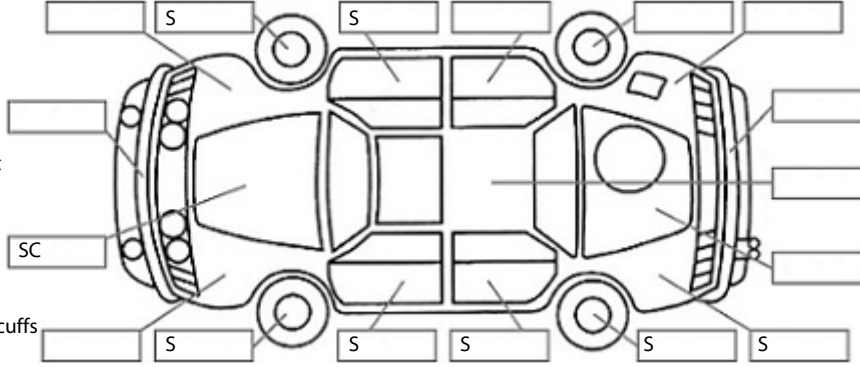

Make: Suzuki	Model: Ignis	Body Style: Hatchback
Year: 2017	Registration: PLA831	Reg Expiry: 10 Sep 2024
WoF Expiry: 21 Sep 2024	Odometer: 62,059 Kms	Good No: 26222309
VIN: 7AT0GKDTX22125043	Next Service:	Service History:

Key:

- S = scratch
- D = dent
- R = rust
- PT = paint defect
- C = crack
- P = pin dent
- * = decals
- SC = stone chips
- W = significant scuffs

Body Inspection Comments

Note: some defects & blemishes may not be displayed in the diagram

Engine Timing Mechanism: Timing Chain
Evidence of Cam Belt Replacement: Not Applicable Kms:

	Pass	Fail	N/A
Engine			
Oil level	✓		
Smoke & fumes	✓		
Performance	✓		
Noise	✓		
Cooling System			
Coolant condition	✓		
Performance	✓		
Radiator / Hoses (visual)	✓		
Transmission			
Operation	✓		
Noise	✓		
Clutch			✓
CV joints	✓		
Wheel bearings	✓		
Brakes			
Performance	✓		
Hand Brake	✓		
Tyres (lowest observed tread depth of tyres)			
Left front	3	mm	
Right front	4	mm	
Left rear	4	mm	
Right rear	4	mm	
Spare		N/A	
Suspension			
Suspension performance	✓		
Steering performance	✓		
Shock absorbers	✓		
Air Conditioning / Heater			
Operation	✓		
Electrical / Accessories			
Head lights	✓		
Tail lights	✓		
Indicators	✓		
Dashboard warning lights	✓		
Wipers (front & rear)	✓		
Window winder FL	✓		
Window winder FR	✓		
Window winder RL	✓		
Window winder RR	✓		
Rear view mirrors	✓		
Radio (basic test only)	✓		
CD (basic test only)	✓		
Number of keys	2		
Central locking	✓		
Remote locking	✓		
Sat. Nav. (basic test only)	✓		
Reversing camera	✓		