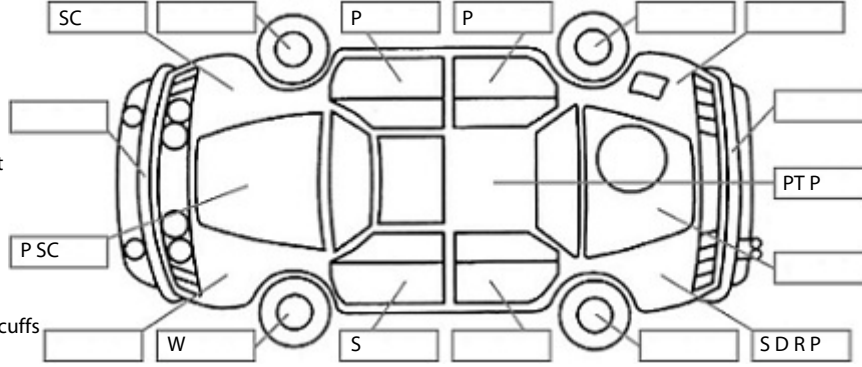

**Key:**

- S = scratch
- D = dent
- R = rust
- PT = paint defect
- C = crack
- P = pin dent
- \* = decals
- SC = stone chips
- W = significant scuffs

Note: some defects & blemishes may not be displayed in the diagram

**Body Inspection Comments**

- RR door sill seal tear.
- Rear centre console air vent broken.
- Rear left/right seatbelts damage.

Conditions During Body Inspection: Dry

**Under Carriage & Under Bonnet Inspection Comments**