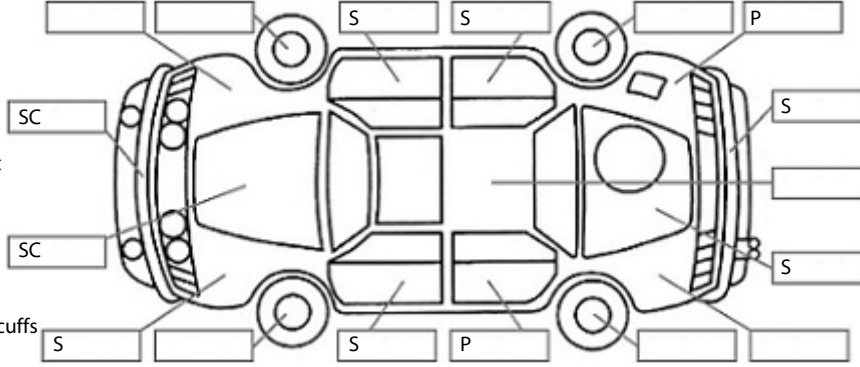

Key:

- S = scratch
- D = dent
- R = rust
- PT = paint defect
- C = crack
- P = pin dent
- * = decals
- SC = stone chips
- W = significant scuffs

Body Inspection Comments

Note: some defects & blemishes may not be displayed in the diagram

Engine Timing Mechanism: Timing Chain
Evidence of Cam Belt Replacement: Not Applicable Kms:

	Pass	Fail	N/A
Engine			
Oil level	✓		
Smoke & fumes	✓		
Performance	✓		
Noise	✓		
Cooling System			
Coolant condition	✓		
Performance	✓		
Radiator / Hoses (visual)	✓		
Transmission			
Operation	✓		
Noise	✓		
Clutch			✓
CV joints	✓		
Wheel bearings	✓		
Brakes			
Performance	✓		
Hand Brake	✓		
Tyres (lowest observed tread depth of tyres)			
Left front	4.0	mm	
Right front	3.0	mm	
Left rear	5.0	mm	
Right rear	6.0	mm	
Spare	Yes		
Suspension			
Suspension performance	✓		
Steering performance	✓		
Shock absorbers	✓		
Air Conditioning / Heater			
Operation	✓		
Electrical / Accessories			
Head lights	✓		
Tail lights	✓		
Indicators	✓		
Dashboard warning lights	✓		
Wipers (front & rear)	✓		
Window winder FL	✓		
Window winder FR	✓		
Window winder RL	✓		
Window winder RR	✓		
Rear view mirrors	✓		
Radio (basic test only)	✓		
CD (basic test only)	✓		
Number of keys	2		
Central locking	✓		
Remote locking	✓		
Sat. Nav. (basic test only)			✓
Reversing camera			✓