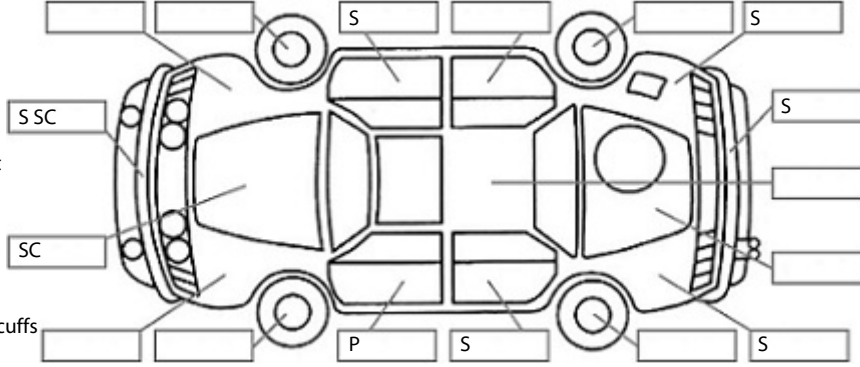

Key:

- S = scratch
- D = dent
- R = rust
- PT = paint defect
- C = crack
- P = pin dent
- * = decals
- SC = stone chips
- W = significant scuffs

Body Inspection Comments

Note: some defects & blemishes may not be displayed in the diagram

Engine Timing Mechanism: Timing Chain
Evidence of Cam Belt Replacement: Not Applicable Kms:

	Pass	Fail	N/A
Engine			
Oil level	✓		
Smoke & fumes	✓		
Performance	✓		
Noise	✓		
Cooling System			
Coolant condition	✓		
Performance	✓		
Radiator / Hoses (visual)	✓		
Transmission			
Operation	✓		
Noise	✓		
Clutch			✓
CV joints			✓
Wheel bearings	✓		
Brakes			
Performance	✓		
Hand Brake	✓		
Tyres (lowest observed tread depth of tyres)			
Left front	5.0	mm	
Right front	3.0	mm	
Left rear	3.0	mm	
Right rear	3.0	mm	
Spare	N/A		
Suspension			
Suspension performance	✓		
Steering performance	✓		
Shock absorbers	✓		
Air Conditioning / Heater			
Operation	✓		
Electrical / Accessories			
Head lights	✓		
Tail lights	✓		
Indicators	✓		
Dashboard warning lights	✓		
Wipers (front & rear)	✓		
Window winder FL	✓		
Window winder FR	✓		
Window winder RL	✓		
Window winder RR	✓		
Rear view mirrors	✓		
Radio (basic test only)	✓		
CD (basic test only)	✓		
Number of keys	1		
Central locking	✓		
Remote locking	✓		
Sat. Nav. (basic test only)			✓
Reversing camera			✓