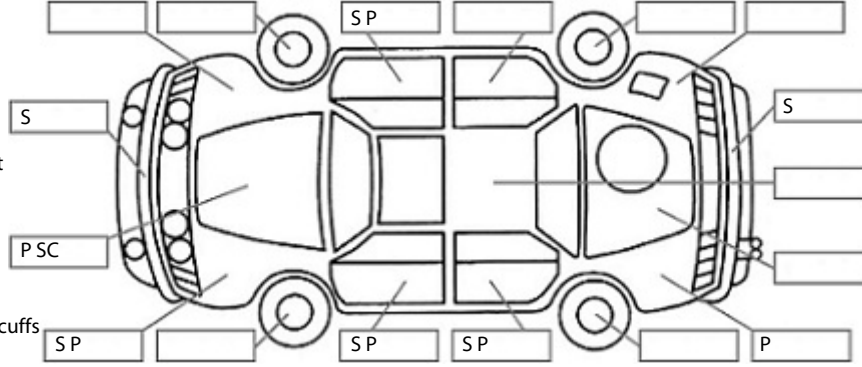

Key:

- S = scratch
- D = dent
- R = rust
- PT = paint defect
- C = crack
- P = pin dent
- * = decals
- SC = stone chips
- W = significant scuffs

Body Inspection Comments

Note: some defects & blemishes may not be displayed in the diagram

Engine Timing Mechanism: Timing Chain
Evidence of Cam Belt Replacement: Not Applicable Kms:

	Pass	Fail	N/A
Engine			
Oil level	✓		
Smoke & fumes	✓		
Performance	✓		
Noise	✓		
Cooling System			
Coolant condition	✓		
Performance	✓		
Radiator / Hoses (visual)	✓		
Transmission			
Operation	✓		
Noise	✓		
Clutch			✓
CV joints	✓		
Wheel bearings	✓		
Brakes			
Performance	✓		
Hand Brake	✓		
Tyres (lowest observed tread depth of tyres)			
Left front	7	mm	
Right front	7	mm	
Left rear	4	mm	
Right rear	4	mm	
Spare			Yes
Suspension			
Suspension performance	✓		
Steering performance	✓		
Shock absorbers	✓		
Air Conditioning / Heater			
Operation	✓		
Electrical / Accessories			
Head lights	✓		
Tail lights	✓		
Indicators	✓		
Dashboard warning lights	✓		
Wipers (front & rear)	✓		
Window winder FL	✓		
Window winder FR	✓		
Window winder RL	✓		
Window winder RR	✓		
Rear view mirrors	✓		
Radio (basic test only)	✓		
CD (basic test only)	✓		
Number of keys	2		
Central locking	✓		
Remote locking	✓		
Sat. Nav. (basic test only)			✓
Reversing camera	✓		