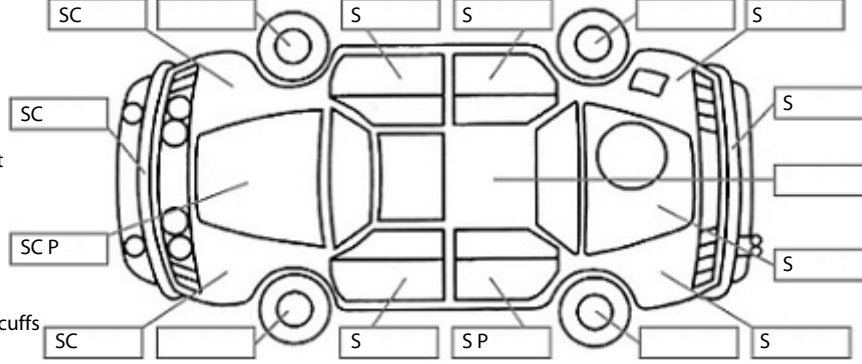

Make: Suzuki	Model: Grand Vitara	Body Style: SUV
Year: 2007	Registration: EEZ664	Reg Expiry: 28 Feb 2025
WoF Expiry: 27 Mar 2025	Odometer: 124,692 Kms	Good No: 26216201
VIN: JSAJTD94V00203287	Next Service: 134,000	Service History: No

Key:

- S = scratch
- D = dent
- R = rust
- PT = paint defect
- C = crack
- P = pin dent
- * = decals
- SC = stone chips
- W = significant scuffs

Body Inspection Comments

Note: some defects & blemishes may not be displayed in the diagram