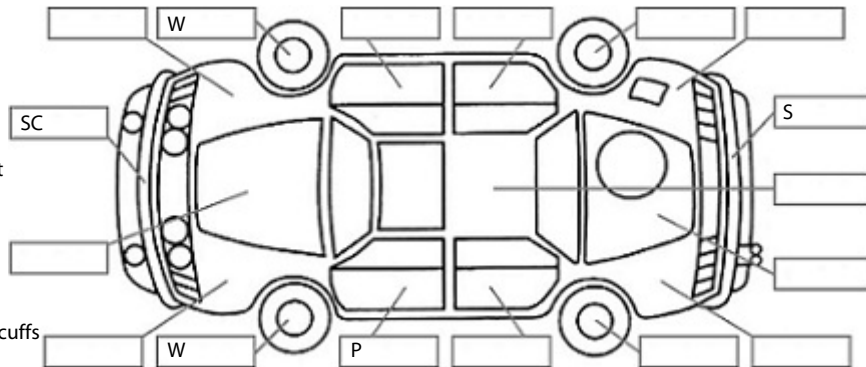

<b>Make:</b> Hyundai	<b>Model:</b> Kona	<b>Body Style:</b> SUV
<b>Year:</b> 2020	<b>Registration:</b> NEN220	<b>Reg Expiry:</b> 10 Dec 2024
<b>WoF Expiry:</b> 01 Feb 2025	<b>Odometer:</b> 120,206 Kms	<b>Good No:</b> 26215919
<b>VIN:</b> KMHK281GULU06172	<b>Next Service:</b> 128000	<b>Service History:</b> Yes

**Key:**

- S = scratch
- D = dent
- R = rust
- PT = paint defect
- C = crack
- P = pin dent
- \* = decals
- SC = stone chips
- W = significant scuffs

**Body Inspection Comments**

Right hand headlight not working  
Roof radio aerial missing