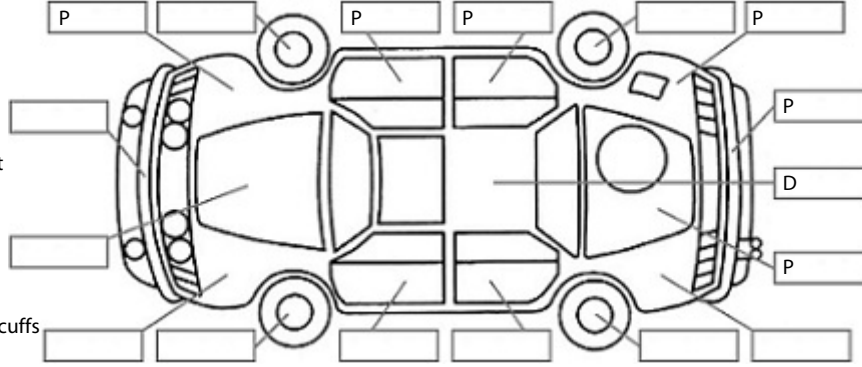

Key:

- S = scratch
- D = dent
- R = rust
- PT = paint defect
- C = crack
- P = pin dent
- * = decals
- SC = stone chips
- W = significant scuffs

Body Inspection Comments

Note: some defects & blemishes may not be displayed in the diagram

General Comments

- Holes in dash.
- W/S stone chip in CVA.
- Rear centre seatbelt not retracting.

Road Conditions During Test Drive: Dry

Engine Timing Mechanism: Timing Chain
Evidence of Cam Belt Replacement: Not Applicable Kms: