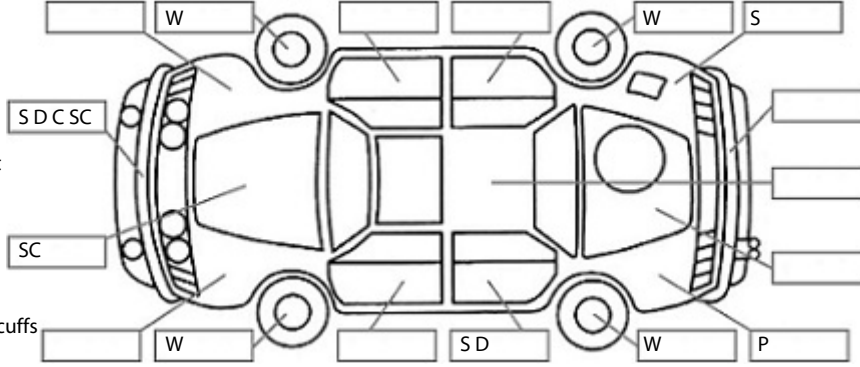

Key:

- S = scratch
- D = dent
- R = rust
- PT = paint defect
- C = crack
- P = pin dent
- * = decals
- SC = stone chips
- W = significant scuffs

Body Inspection Comments

Damage on left rear door

Conditions During Body Inspection:

Under Carriage & Under Bonnet Inspection Comments

Interior Comments

Seats	Good
Carpets	Good
Panels	Good
Dashboard	Good

General Comments

Road Conditions During Test Drive: Dry

Engine Timing Mechanism: Timing Chain
Evidence of Cam Belt Replacement: Not Applicable Kms: