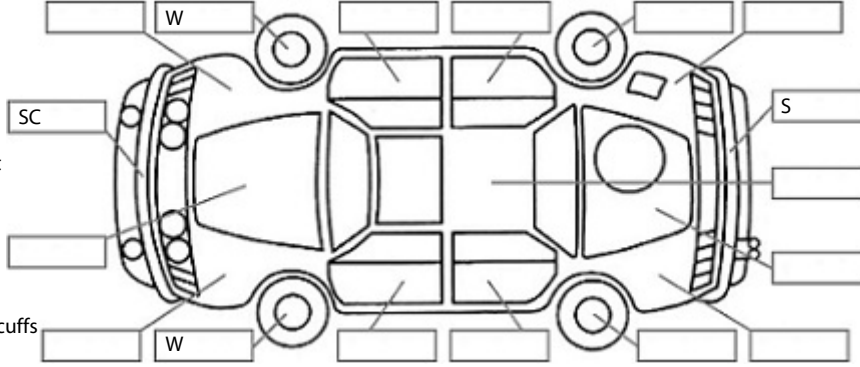

<b>Make:</b> KIA	<b>Model:</b> Seltos	<b>Body Style:</b> SUV
<b>Year:</b> 2020	<b>Registration:</b> NBQ576	<b>Reg Expiry:</b> 14 Oct 2024
<b>WoF Expiry:</b> 15 Oct 2024	<b>Odometer:</b> 77,487 Kms	<b>Good No:</b> 26213501
<b>VIN:</b> KNAEP81ATM7140284	<b>Next Service:</b> 89000	<b>Service History:</b> Yes

**Key:**

- S = scratch
- D = dent
- R = rust
- PT = paint defect
- C = crack
- P = pin dent
- \* = decals
- SC = stone chips
- W = significant scuffs

**Body Inspection Comments**

Rear roof grab handles need refit  
Cargo blind missing  
Tailgate trim missing