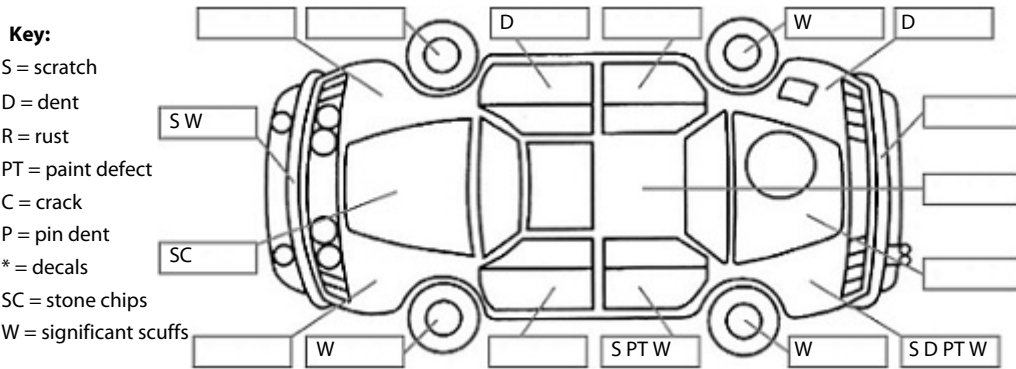

Body Inspection Comments

Note: some defects & blemishes may not be displayed in the diagram

Add diagnosed inter manifold leaking air did smoke test.

Conditions During Body Inspection: Dry

Under Carriage & Under Bonnet Inspection Comments

Road Conditions During Test Drive: Dry

Engine Timing Mechanism: Timing Chain
Evidence of Cam Belt Replacement: Not Applicable Kms:

	Pass	Fail	N/A
Engine			
Oil level	✓		
Smoke & fumes	✓		
Performance	✓		
Noise	✓		
Cooling System			
Coolant condition	✓		
Performance	✓		
Radiator / Hoses (visual)	✓		
Transmission			
Operation	✓		
Noise	✓		
Clutch			✓
CV joints	✓		
Wheel bearings	✓		
Brakes			
Performance	✓		
Hand Brake	✓		
Tyres (lowest observed tread depth of tyres)			
Left front	6.0	mm	
Right front	6.0	mm	
Left rear	3.0	mm	
Right rear	3.0	mm	
Spare	Yes		
Suspension			
Suspension performance	✓		
Steering performance	✓		
Shock absorbers	✓		
Air Conditioning / Heater			
Operation	✓		
Electrical / Accessories			
Head lights		✓	
Tail lights	✓		
Indicators	✓		
Dashboard warning lights	✓		
Wipers (front & rear)	✓		
Window winder FL	✓		
Window winder FR	✓		
Window winder RL	✓		
Window winder RR	✓		
Rear view mirrors	✓		
Radio (basic test only)	✓		
CD (basic test only)	✓		
Number of keys	2		
Central locking	✓		
Remote locking	✓		
Sat. Nav. (basic test only)			✓
Reversing camera			✓