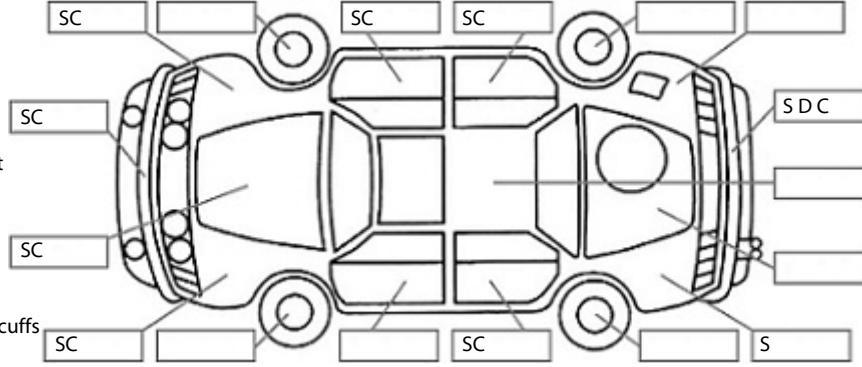

Make: Mercedes-Benz	Model: C200	Body Style: Sedan
Year: 2008	Registration: PJY261	Reg Expiry: 17 Nov 2024
WoF Expiry: 24 Jul 2025	Odometer: 85,854 Kms	Good No: 26211401
VIN: WDD2040412A145830	Next Service: 95000	Service History: No

Key:

- S = scratch
- D = dent
- R = rust
- PT = paint defect
- C = crack
- P = pin dent
- * = decals
- SC = stone chips
- W = significant scuffs

Body Inspection Comments

Moulding broken rear bumper ,

Note: some defects & blemishes may not be displayed in the diagram