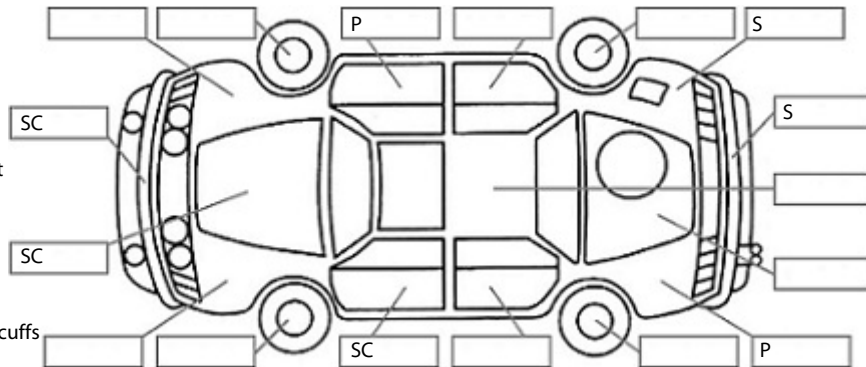

Key:

- S = scratch
- D = dent
- R = rust
- PT = paint defect
- C = crack
- P = pin dent
- * = decals
- SC = stone chips
- W = significant scuffs

Body Inspection Comments

Tow eye missing from rear bumper

Note: some defects & blemishes may not be displayed in the diagram

Engine Timing Mechanism: Timing Chain
 Evidence of Cam Belt Replacement: Not Applicable Kms:

	Pass	Fail	N/A
Engine			
Oil level	✓		
Smoke & fumes	✓		
Performance	✓		
Noise	✓		
Cooling System			
Coolant condition	✓		
Performance	✓		
Radiator / Hoses (visual)	✓		
Transmission			
Operation	✓		
Noise	✓		
Clutch			✓
CV joints			✓
Wheel bearings	✓		
Brakes			
Performance	✓		
Hand Brake	✓		
Tyres (lowest observed tread depth of tyres)			
Left front	6.5	mm	
Right front	7.0	mm	
Left rear	6.5	mm	
Right rear	6.5	mm	
Spare	N/A		
Suspension			
Suspension performance	✓		
Steering performance	✓		
Shock absorbers	✓		
Air Conditioning / Heater			
Operation	✓		
Electrical / Accessories			
Head lights	✓		
Tail lights	✓		
Indicators	✓		
Dashboard warning lights	✓		
Wipers (front & rear)	✓		
Window winder FL	✓		
Window winder FR	✓		
Window winder RL			✓
Window winder RR			✓
Rear view mirrors	✓		
Radio (basic test only)	✓		
CD (basic test only)	✓		
Number of keys	1		
Central locking	✓		
Remote locking	✓		
Sat. Nav. (basic test only)			✓
Reversing camera			✓