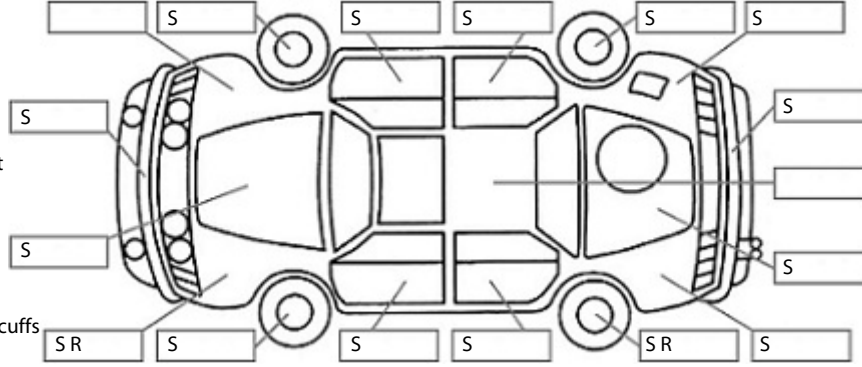

Make: Honda	Model: FIT	Body Style: Hatchback
Year: 2017	Registration: PGZ229	Reg Expiry: 06 Sep 2024
WoF Expiry: 01 Jul 2024	Odometer: 87,000 Kms	Good No: 26209216
VIN: 7AT08G2YX22316492	Next Service:	Service History:

Key:

- S = scratch
- D = dent
- R = rust
- PT = paint defect
- C = crack
- P = pin dent
- * = decals
- SC = stone chips
- W = significant scuffs

Body Inspection Comments

Note: some defects & blemishes may not be displayed in the diagram

Engine Timing Mechanism: Timing Chain
Evidence of Cam Belt Replacement: Not Applicable Kms:

	Pass	Fail	N/A
Engine			
Oil level	✓		
Smoke & fumes	✓		
Performance	✓		
Noise	✓		
Cooling System			
Coolant condition	✓		
Performance	✓		
Radiator / Hoses (visual)	✓		
Transmission			
Operation	✓		
Noise	✓		
Clutch			✓
CV joints	✓		
Wheel bearings	✓		
Brakes			
Performance	✓		
Hand Brake	✓		
Tyres (lowest observed tread depth of tyres)			
Left front	5	mm	
Right front	5	mm	
Left rear	5.7	mm	
Right rear	5.8	mm	
Spare	Yes		
Suspension			
Suspension performance	✓		
Steering performance	✓		
Shock absorbers	✓		
Air Conditioning / Heater			
Operation	✓		
Electrical / Accessories			
Head lights	✓		
Tail lights	✓		
Indicators	✓		
Dashboard warning lights	✓		
Wipers (front & rear)	✓		
Window winder FL	✓		
Window winder FR	✓		
Window winder RL	✓		
Window winder RR	✓		
Rear view mirrors	✓		
Radio (basic test only)	✓		
CD (basic test only)	✓		
Number of keys	2		
Central locking	✓		
Remote locking	✓		
Sat. Nav. (basic test only)	✓		
Reversing camera	✓		