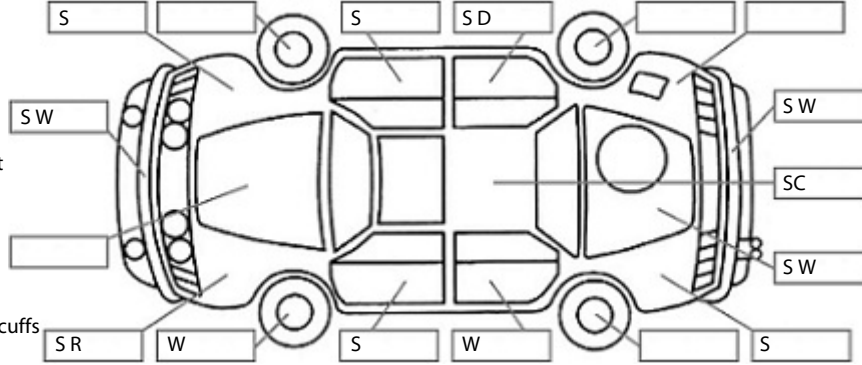

**Key:**

- S = scratch
- D = dent
- R = rust
- PT = paint defect
- C = crack
- P = pin dent
- \* = decals
- SC = stone chips
- W = significant scuffs

Body Inspection Comments

Windscreen stone chips

Note: some defects & blemishes may not be displayed in the diagram