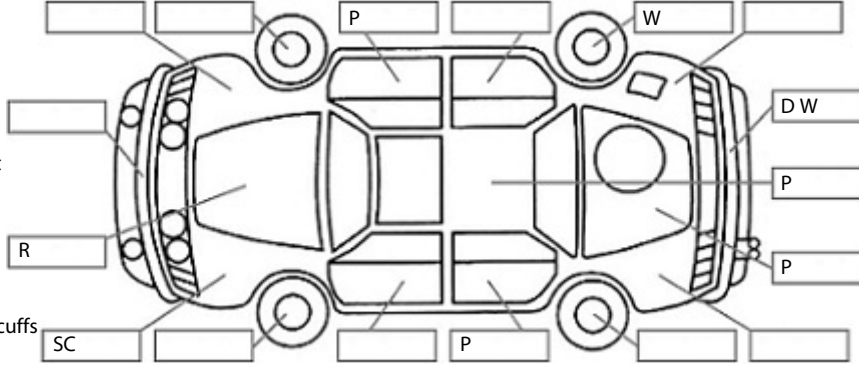

**Key:**

- S = scratch
- D = dent
- R = rust
- PT = paint defect
- C = crack
- P = pin dent
- \* = decals
- SC = stone chips
- W = significant scuffs

Body Inspection Comments

Note: some defects & blemishes may not be displayed in the diagram

Road Conditions During Test Drive: Dry

Engine Timing Mechanism: Timing Chain  
Evidence of Cam Belt Replacement: Not Applicable Kms:

	Pass	Fail	N/A
<b>Engine</b>			
Oil level	✓		
Smoke & fumes	✓		
Performance	✓		
Noise	✓		
<b>Cooling System</b>			
Coolant condition	✓		
Performance	✓		
Radiator / Hoses (visual)	✓		
<b>Transmission</b>			
Operation	✓		
Noise	✓		
Clutch			✓
CV joints			✓
Wheel bearings	✓		
<b>Brakes</b>			
Performance	✓		
Hand Brake	✓		
<b>Tyres</b> (lowest observed tread depth of tyres)			
Left front	7	mm	
Right front	7	mm	
Left rear	7	mm	
Right rear	7	mm	
Spare		Yes	
<b>Suspension</b>			
Suspension performance	✓		
Steering performance	✓		
Shock absorbers	✓		
<b>Air Conditioning / Heater</b>			
Operation	✓		
<b>Electrical / Accessories</b>			
Head lights	✓		
Tail lights	✓		
Indicators	✓		
Dashboard warning lights	✓		
Wipers (front & rear)	✓		
Window winder FL	✓		
Window winder FR	✓		
Window winder RL	✓		
Window winder RR	✓		
Rear view mirrors	✓		
Radio (basic test only)	✓		
CD (basic test only)	✓		
Number of keys	2		
Central locking	✓		
Remote locking	✓		
Sat. Nav. (basic test only)			✓
Reversing camera	✓		