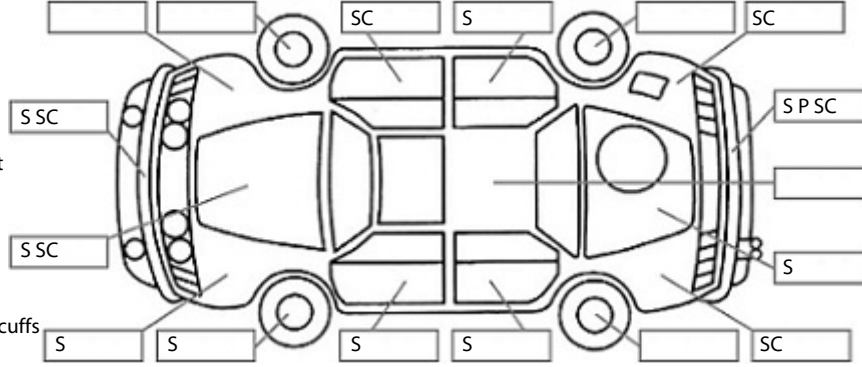

Key:

- S = scratch
- D = dent
- R = rust
- PT = paint defect
- C = crack
- P = pin dent
- * = decals
- SC = stone chips
- W = significant scuffs

Body Inspection Comments

Note: some defects & blemishes may not be displayed in the diagram

Engine Timing Mechanism: Timing Chain
Evidence of Cam Belt Replacement: Not Applicable Kms:

	Pass	Fail	N/A
Engine			
Oil level	✓		
Smoke & fumes	✓		
Performance	✓		
Noise	✓		
Cooling System			
Coolant condition	✓		
Performance	✓		
Radiator / Hoses (visual)	✓		
Transmission			
Operation	✓		
Noise	✓		
Clutch			✓
CV joints	✓		
Wheel bearings	✓		
Brakes			
Performance	✓		
Hand Brake	✓		
Tyres (lowest observed tread depth of tyres)			
Left front	3.6	mm	
Right front	4.5	mm	
Left rear	3.1	mm	
Right rear	3.9	mm	
Spare	N/A		
Suspension			
Suspension performance	✓		
Steering performance	✓		
Shock absorbers	✓		
Air Conditioning / Heater			
Operation	✓		
Electrical / Accessories			
Head lights	✓		
Tail lights	✓		
Indicators	✓		
Dashboard warning lights	✓		
Wipers (front & rear)	✓		
Window winder FL	✓		
Window winder FR	✓		
Window winder RL	✓		
Window winder RR	✓		
Rear view mirrors	✓		
Radio (basic test only)	✓		
CD (basic test only)	✓		
Number of keys	2		
Central locking	✓		
Remote locking	✓		
Sat. Nav. (basic test only)			✓
Reversing camera	✓		