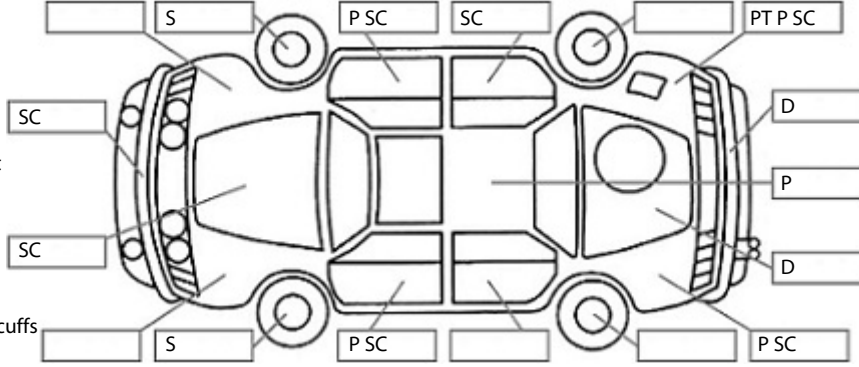

Make: Peugeot	Model: 3008	Body Style: SUV
Year: 2011	Registration: GBD638	Reg Expiry: 28 Aug 2024
WoF Expiry: 26 Sep 2024	Odometer: 109,596 Kms	Good No: 26206102
VIN: VF30U5FVABS167365	Next Service: 115,000 kms	Service History: No

Key:

- S = scratch
- D = dent
- R = rust
- PT = paint defect
- C = crack
- P = pin dent
- * = decals
- SC = stone chips
- W = significant scuffs

Body Inspection Comments

Rear bumper trim loose.
Paint defect on both cant rails.

Note: some defects & blemishes may not be displayed in the diagram

Conditions During Body Inspection: Dry

Under Carriage & Under Bonnet Inspection Comments

Minor engine oil leak.

Interior Comments

Seats	Good
Carpets	Good
Panels	Good
Dashboard	Good

General Comments

Pulley area noise.
Engine rattle when cold.
Coolant slightly low.
Leak from windscreen washer line when using.

Road Conditions During Test Drive: Dry

Engine Timing Mechanism: Timing Chain
Evidence of Cam Belt Replacement: Not Applicable Kms: