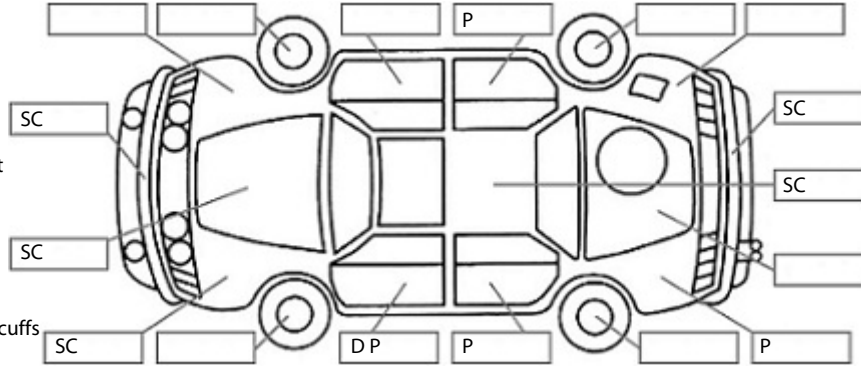

**Key:**

- S = scratch
- D = dent
- R = rust
- PT = paint defect
- C = crack
- P = pin dent
- \* = decals
- SC = stone chips
- W = significant scuffs

Body Inspection Comments

Note: some defects & blemishes may not be displayed in the diagram

Road Conditions During Test Drive: Dry

Engine Timing Mechanism: Timing Chain  
 Evidence of Cam Belt Replacement: Not Applicable Kms:

	Pass	Fail	N/A
<b>Engine</b>			
Oil level	✓		
Smoke & fumes	✓		
Performance	✓		
Noise	✓		
<b>Cooling System</b>			
Coolant condition	✓		
Performance	✓		
Radiator / Hoses (visual)	✓		
<b>Transmission</b>			
Operation	✓		
Noise	✓		
Clutch			✓
CV joints	✓		
Wheel bearings	✓		
<b>Brakes</b>			
Performance	✓		
Hand Brake	✓		
<b>Tyres</b> (lowest observed tread depth of tyres)			
Left front	3.8	mm	
Right front	4.2	mm	
Left rear	3.4	mm	
Right rear	4.2	mm	
Spare	Yes		
<b>Suspension</b>			
Suspension performance	✓		
Steering performance	✓		
Shock absorbers	✓		
<b>Air Conditioning / Heater</b>			
Operation	✓		
<b>Electrical / Accessories</b>			
Head lights	✓		
Tail lights	✓		
Indicators	✓		
Dashboard warning lights	✓		
Wipers (front & rear)	✓		
Window winder FL	✓		
Window winder FR	✓		
Window winder RL	✓		
Window winder RR	✓		
Rear view mirrors	✓		
Radio (basic test only)	✓		
CD (basic test only)	✓		
Number of keys	1		
Central locking	✓		
Remote locking	✓		
Sat. Nav. (basic test only)			✓
Reversing camera			✓