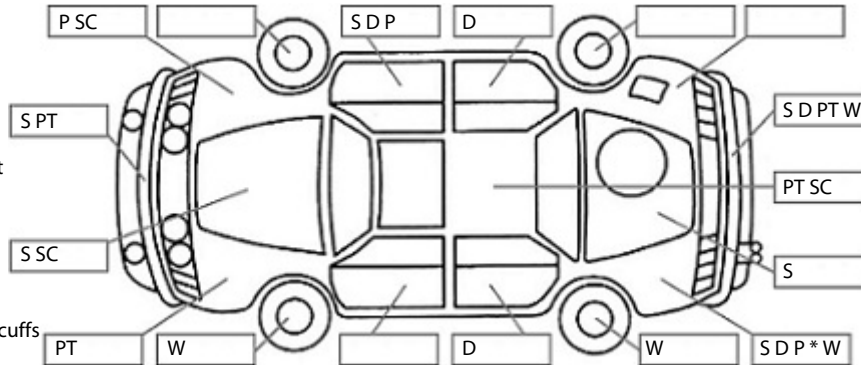

Key:

- S = scratch
- D = dent
- R = rust
- PT = paint defect
- C = crack
- P = pin dent
- * = decals
- SC = stone chips
- W = significant scuffs

Body Inspection Comments

Dents in left side lower sill
Moisture in right rear tail lights

Note: some defects & blemishes may not be displayed in the diagram

Conditions During Body Inspection: Dry

Under Carriage & Under Bonnet Inspection Comments

Surface rust on underside of vehicle
Engine and transmission oil weep and seepage

Engine Timing Mechanism: Timing Chain
Evidence of Cam Belt Replacement: Not Applicable Kms:

	Pass	Fail	N/A
Engine			
Oil level	✓		
Smoke & fumes	✓		
Performance	✓		
Noise	✓		
Cooling System			
Coolant condition	✓		
Performance	✓		
Radiator / Hoses (visual)	✓		
Transmission			
Operation	✓		
Noise	✓		
Clutch			✓
CV joints	✓		
Wheel bearings	✓		
Brakes			
Performance	✓		
Hand Brake	✓		
Tyres (lowest observed tread depth of tyres)			
Left front	5.3	mm	
Right front	5.4	mm	
Left rear	5.0	mm	
Right rear	2.8	mm	
Spare	Yes		
Suspension			
Suspension performance	✓		
Steering performance	✓		
Shock absorbers	✓		
Air Conditioning / Heater			
Operation	✓		
Electrical / Accessories			
Head lights	✓		
Tail lights	✓		
Indicators	✓		
Dashboard warning lights	✓		
Wipers (front & rear)	✓		
Window winder FL	✓		
Window winder FR	✓		
Window winder RL	✓		
Window winder RR	✓		
Rear view mirrors	✓		
Radio (basic test only)	✓		
CD (basic test only)	✓		
Number of keys	1		
Central locking	✓		
Remote locking	✓		
Sat. Nav. (basic test only)			✓
Reversing camera			✓