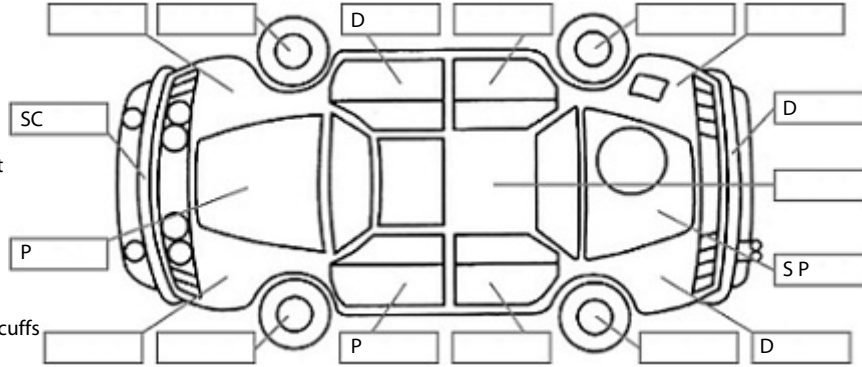

Make: Mazda	Model: Bt-50	Body Style: Utility
Year: 2020	Registration: MYP864	Reg Expiry: 01 Jul 2025
WoF Expiry: 09 Jul 2025	Odometer: 103,744 Kms	Good No: 26200340
VIN: MM0UR0YG10007020	Next Service: 90166 kms	Service History: No

Key:

- S = scratch
- D = dent
- R = rust
- PT = paint defect
- C = crack
- P = pin dent
- * = decals
- SC = stone chips
- W = significant scuffs

Body Inspection Comments

Note: some defects & blemishes may not be displayed in the diagram

Seats	driver seat tear
Carpets	Good
Panels	Good
Dashboard	Good

General Comments

A/C cold: 9c, hot: 36c, AMB: 13c.

Road Conditions During Test Drive: Dry

Engine Timing Mechanism: Timing Chain

Evidence of Cam Belt Replacement: Not Applicable Kms: