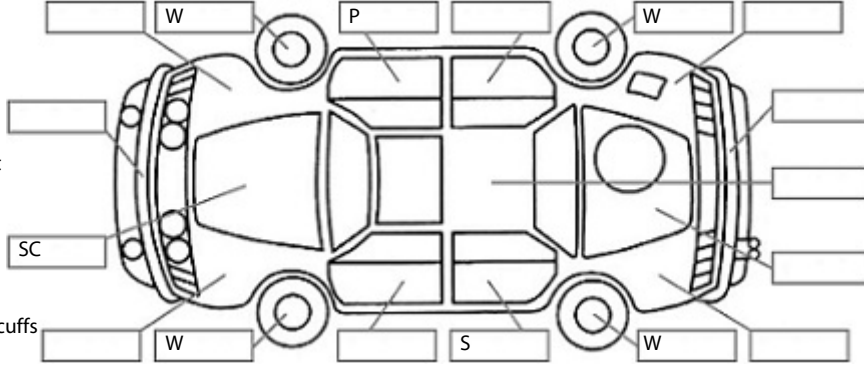

**Key:**

- S = scratch
- D = dent
- R = rust
- PT = paint defect
- C = crack
- P = pin dent
- \* = decals
- SC = stone chips
- W = significant scuffs

**Body Inspection Comments**

Note: some defects & blemishes may not be displayed in the diagram

Interior tail gate panel damaged.  
Windscreen chips  
Spider rust on roof.

Conditions During Body Inspection: Wet

**Under Carriage & Under Bonnet Inspection Comments**

FWD.

**Interior Comments**

Seats	Good
Carpets	Good
Panels	Good
Dashboard	Good