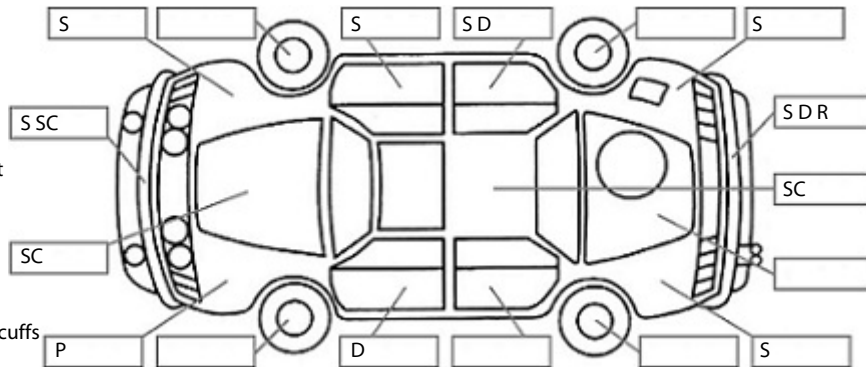

Key:

- S = scratch
- D = dent
- R = rust
- PT = paint defect
- C = crack
- P = pin dent
- * = decals
- SC = stone chips
- W = significant scuffs

Body Inspection Comments

Stone chips on front windscreen cva
RH wing mirror damaged

Note: some defects & blemishes may not be displayed in the diagram

Conditions During Body Inspection: Wet

Under Carriage & Under Bonnet Inspection Comments

Rear wheel drive

Interior Comments

Seats	Average
Carpets	Average
Panels	Average
Dashboard	Good