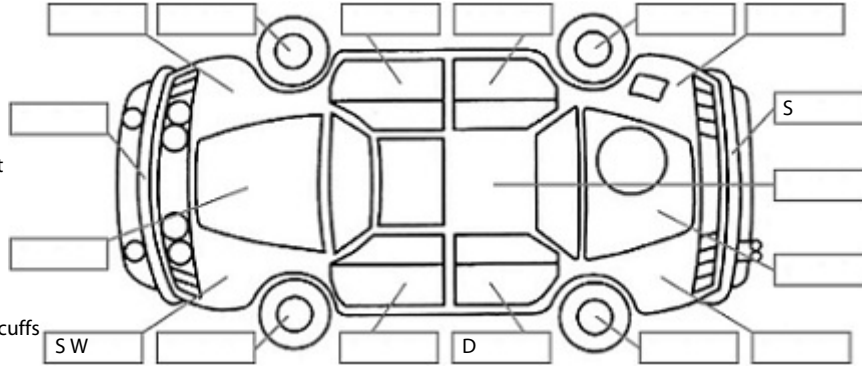

**Key:**

- S = scratch
- D = dent
- R = rust
- PT = paint defect
- C = crack
- P = pin dent
- \* = decals
- SC = stone chips
- W = significant scuffs

Body Inspection Comments

Windscreen stone chips

Note: some defects & blemishes may not be displayed in the diagram