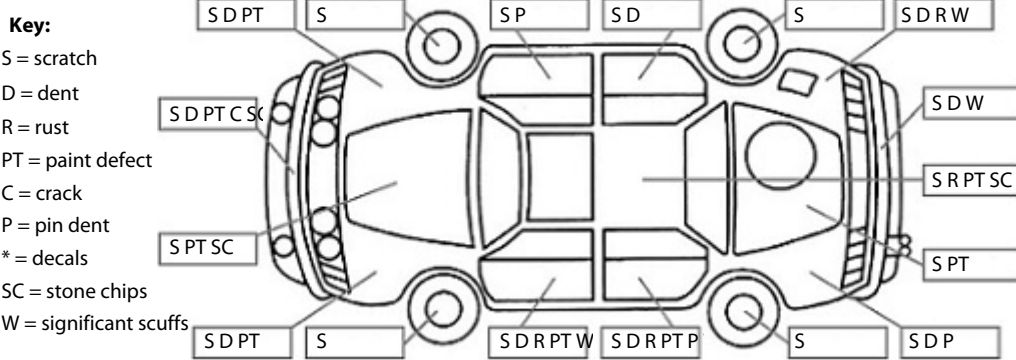

Make: Toyota	Model: Previa	Body Style: People Mover
Year: 2002	Registration: ASC814	Reg Expiry: 25 Jul 2024
WoF Expiry: 21 Aug 2024	Odometer: 308,736 Kms	Good No: 26199272
VIN: JTEGD32MX00153940	Next Service: 307,071kms	Service History: No

Body Inspection Comments

Note: some defects & blemishes may not be displayed in the diagram

Left side roof panel moulding has been sealed in place. Dents in bottom edge of both left side doors & left rear sill.

Conditions During Body Inspection: Dry

Under Carriage & Under Bonnet Inspection Comments

Minor oil leak running down right side of engine block in keeping with age & km's. Left rear shock is damp.

Interior Comments

Engine Timing Mechanism: Timing Chain
Evidence of Cam Belt Replacement: Not Applicable Kms:

	Pass	Fail	N/A
Engine			
Oil level	✓		
Smoke & fumes	✓		
Performance	✓		
Noise	✓		
Cooling System			
Coolant condition	✓		
Performance	✓		
Radiator / Hoses (visual)	✓		
Transmission			
Operation	✓		
Noise	✓		
Clutch			✓
CV joints	✓		
Wheel bearings	✓		
Brakes			
Performance	✓		
Hand Brake	✓		
Tyres (lowest observed tread depth of tyres)			
Left front	3.4	mm	
Right front	2.0	mm	
Left rear	2.6	mm	
Right rear	2.8	mm	
Spare	Yes		
Suspension			
Suspension performance	✓		
Steering performance	✓		
Shock absorbers		✓	
Air Conditioning / Heater			
Operation		✓	
Electrical / Accessories			
Head lights	✓		
Tail lights	✓		
Indicators	✓		
Dashboard warning lights	✓		
Wipers (front & rear)	✓		
Window winder FL	✓		
Window winder FR	✓		
Window winder RL	✓		
Window winder RR	✓		
Rear view mirrors	✓		
Radio (basic test only)	✓		
CD (basic test only)			✓
Number of keys	1		
Central locking	✓		
Remote locking	✓		
Sat. Nav. (basic test only)			✓
Reversing camera			✓