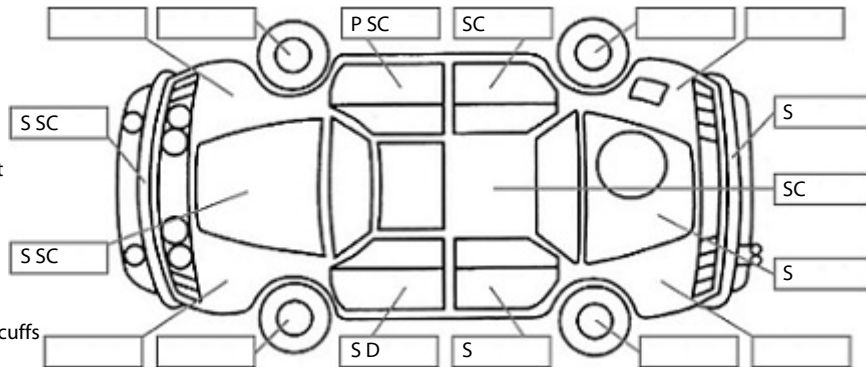

<b>Make:</b> Toyota	<b>Model:</b> Highlander	<b>Body Style:</b> SUV
<b>Year:</b> 2017	<b>Registration:</b> KMQ456	<b>Reg Expiry:</b> 27 Apr 2025
<b>WoF Expiry:</b> 06 Aug 2025	<b>Odometer:</b> 204,962 Kms	<b>Good No:</b> 26198810
<b>VIN:</b> 5TDBZ3FH10S390956	<b>Next Service:</b> 214000	<b>Service History:</b> No

**Key:**

- S = scratch
- D = dent
- R = rust
- PT = paint defect
- C = crack
- P = pin dent
- \* = decals
- SC = stone chips
- W = significant scuffs

**Body Inspection Comments**

Badge missing from tailgate, roof racks,

**General Comments**

Road Conditions During Test Drive: Dry

Engine Timing Mechanism: Timing Chain  
 Evidence of Cam Belt Replacement: Not Applicable Kms:

	Pass	Fail	N/A
<b>Engine</b>			
Oil level	✓		
Smoke & fumes	✓		
Performance	✓		
Noise	✓		
<b>Cooling System</b>			
Coolant condition	✓		
Performance	✓		
Radiator / Hoses (visual)	✓		
<b>Transmission</b>			
Operation	✓		
Noise	✓		
Clutch			✓
CV joints	✓		
Wheel bearings	✓		
<b>Brakes</b>			
Performance	✓		
Hand Brake	✓		
<b>Tyres</b> (lowest observed tread depth of tyres)			
Left front	4.0	mm	
Right front	5.2	mm	
Left rear	2.2	mm	
Right rear	3.5	mm	
Spare	Yes		
<b>Suspension</b>			
Suspension performance	✓		
Steering performance	✓		
Shock absorbers	✓		
<b>Air Conditioning / Heater</b>			
Operation	✓		
<b>Electrical / Accessories</b>			
Head lights	✓		
Tail lights	✓		
Indicators	✓		
Dashboard warning lights	✓		
Wipers (front & rear)	✓		
Window winder FL	✓		
Window winder FR	✓		
Window winder RL	✓		
Window winder RR	✓		
Rear view mirrors	✓		
Radio (basic test only)	✓		
CD (basic test only)	✓		
Number of keys	2		
Central locking	✓		
Remote locking	✓		
Sat. Nav. (basic test only)			✓
Reversing camera	✓		