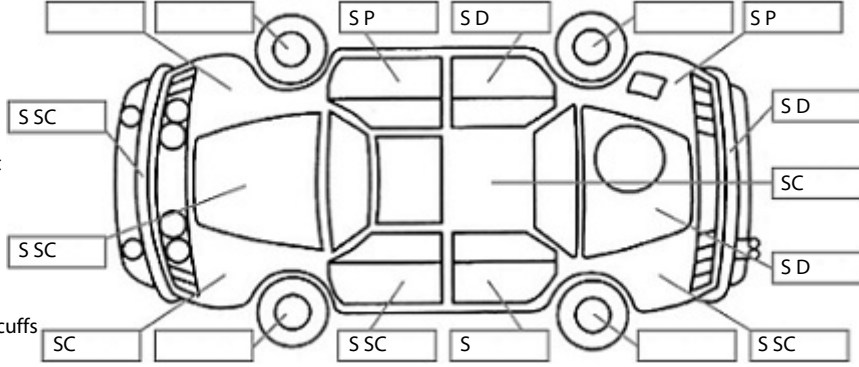

Make: Mazda	Model: Biante	Body Style: Wagon
Year: 2011	Registration: MTH91	Reg Expiry: 31 Aug 2024
WoF Expiry: 16 May 2025	Odometer: 120,373 Kms	Good No: 26198555
VIN: 7AT0C145X20225741	Next Service: 130000	Service History: No

Key:

- S = scratch
- D = dent
- R = rust
- PT = paint defect
- C = crack
- P = pin dent
- * = decals
- SC = stone chips
- W = significant scuffs

Body Inspection Comments

Minor stone windscreen,

Note: some defects & blemishes may not be displayed in the diagram