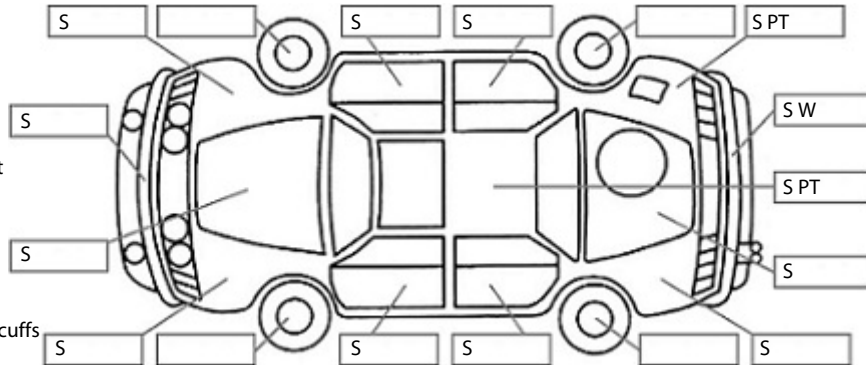

Key:

- S = scratch
- D = dent
- R = rust
- PT = paint defect
- C = crack
- P = pin dent
- * = decals
- SC = stone chips
- W = significant scuffs

Body Inspection Comments

Rear name badge falling off
 Bad scuff LH side of bumper
 Paint haze and fading on most panels