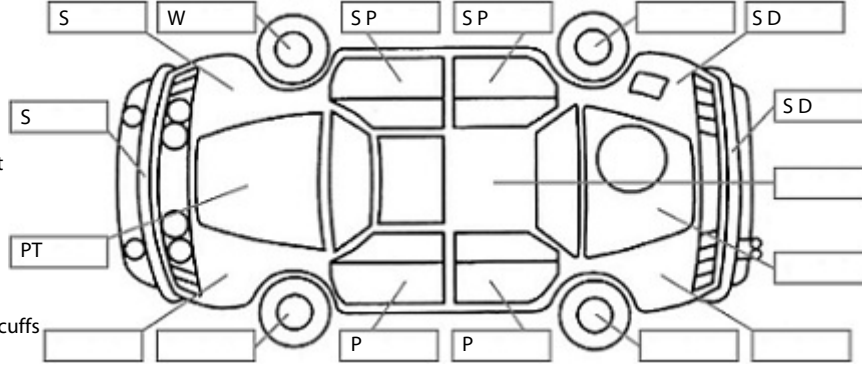

Key:

- S = scratch
- D = dent
- R = rust
- PT = paint defect
- C = crack
- P = pin dent
- * = decals
- SC = stone chips
- W = significant scuffs

Body Inspection Comments

Damage to right rear tail light unit
Underbody oxidation