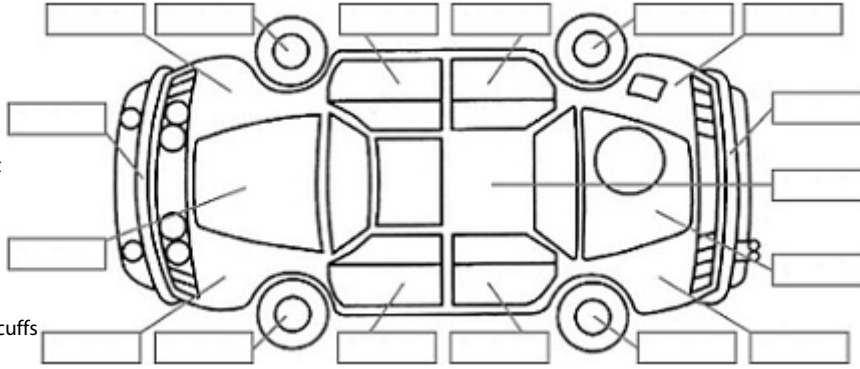

Make: Suzuki	Model: Baleno	Body Style: Hatchback
Year: 2022	Registration: PGG94	Reg Expiry: 09 Jan 2025
WoF Expiry: 25 Jul 2025	Odometer: 29,816 Kms	Good No: 26194930
VIN: MBHEWB52S0081222	Next Service: 43,000 Kms	Service History: Yes

Key:

- S = scratch
- D = dent
- R = rust
- PT = paint defect
- C = crack
- P = pin dent
- * = decals
- SC = stone chips
- W = significant scuffs

Body Inspection Comments

Note: some defects & blemishes may not be displayed in the diagram