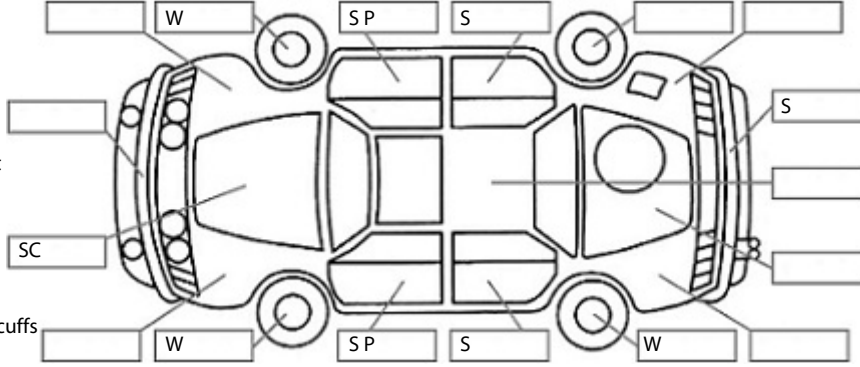

Make: Nissan	Model: Dualis	Body Style: Hatchback
Year: 2008	Registration: MAE108	Reg Expiry: 27 Aug 2024
WoF Expiry: 21 Nov 2024	Odometer: 200,324 Kms	Good No: 26194267
VIN: 7AT0DH7HX1920474E	Next Service: 210000	Service History: No

Key:

- S = scratch
- D = dent
- R = rust
- PT = paint defect
- C = crack
- P = pin dent
- * = decals
- SC = stone chips
- W = significant scuffs

Body Inspection Comments

Note: some defects & blemishes may not be displayed in the diagram