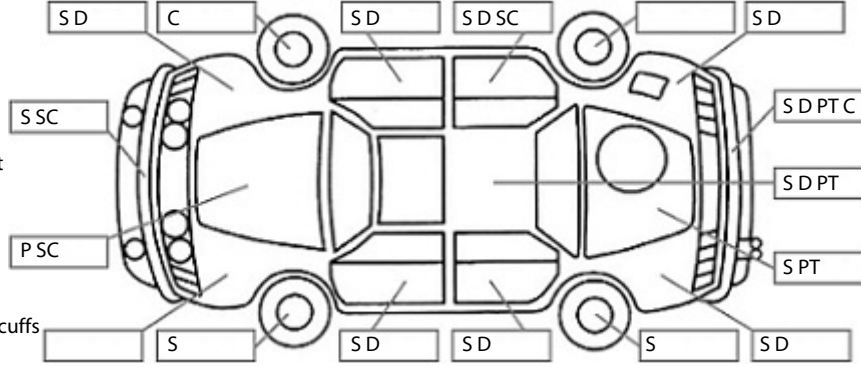

**Key:**

- S = scratch
- D = dent
- R = rust
- PT = paint defect
- C = crack
- P = pin dent
- \* = decals
- SC = stone chips
- W = significant scuffs

**Body Inspection Comments**

Note: some defects & blemishes may not be displayed in the diagram

**General Comments**

Drives okay ,

Road Conditions During Test Drive: Dry

Engine Timing Mechanism: Timing Chain  
Evidence of Cam Belt Replacement: Not Applicable Kms:

	Pass	Fail	N/A
<b>Engine</b>			
Oil level	✓		
Smoke & fumes	✓		
Performance	✓		
Noise	✓		
<b>Cooling System</b>			
Coolant condition	✓		
Performance	✓		
Radiator / Hoses (visual)	✓		
<b>Transmission</b>			
Operation	✓		
Noise	✓		
Clutch			✓
CV joints	✓		
Wheel bearings	✓		
<b>Brakes</b>			
Performance	✓		
Hand Brake	✓		
<b>Tyres</b> (lowest observed tread depth of tyres)			
Left front	2.9	mm	
Right front	3.5	mm	
Left rear	2.1	mm	
Right rear	3.9	mm	
Spare	N/A		
<b>Suspension</b>			
Suspension performance	✓		
Steering performance	✓		
Shock absorbers	✓		
<b>Air Conditioning / Heater</b>			
Operation		✓	
<b>Electrical / Accessories</b>			
Head lights	✓		
Tail lights	✓		
Indicators	✓		
Dashboard warning lights	✓		
Wipers (front & rear)	✓		
Window winder FL	✓		
Window winder FR	✓		
Window winder RL	✓		
Window winder RR	✓		
Rear view mirrors	✓		
Radio (basic test only)	✓		
CD (basic test only)	✓		
Number of keys	1		
Central locking	✓		
Remote locking			✓
Sat. Nav. (basic test only)			✓
Reversing camera			✓