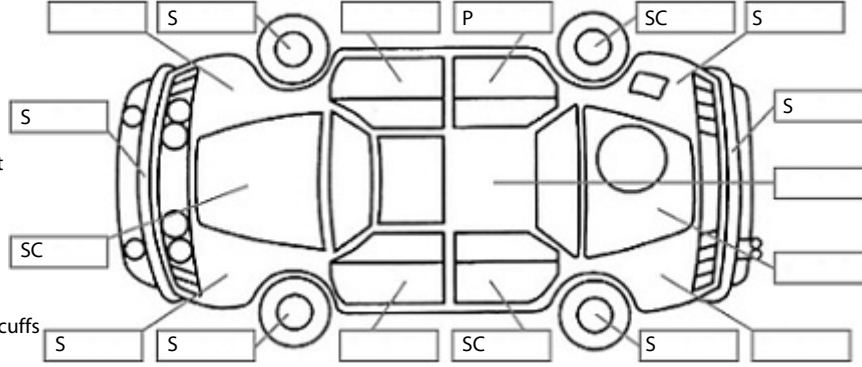

Key:

- S = scratch
- D = dent
- R = rust
- PT = paint defect
- C = crack
- P = pin dent
- * = decals
- SC = stone chips
- W = significant scuffs

Body Inspection Comments

Note: some defects & blemishes may not be displayed in the diagram

Minor windscreen chips. Headlights clear cote peeling off. Mirrors fading.

Conditions During Body Inspection: Dry

Under Carriage & Under Bonnet Inspection Comments

Bad oil leaks.

Interior Comments

Seats	Average
Carpets	Average
Panels	Average
Dashboard	Average