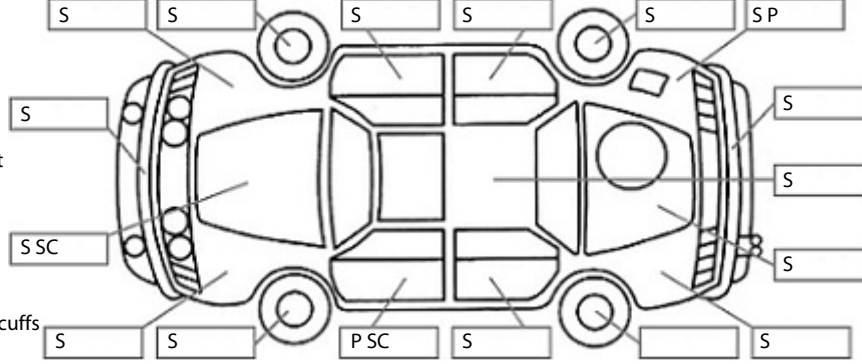

**Key:**

- S = scratch
- D = dent
- R = rust
- PT = paint defect
- C = crack
- P = pin dent
- \* = decals
- SC = stone chips
- W = significant scuffs

Body Inspection Comments

Note: some defects & blemishes may not be displayed in the diagram

Engine Timing Mechanism: Timing Chain  
Evidence of Cam Belt Replacement: Not Applicable Kms:

	Pass	Fail	N/A
<b>Engine</b>			
Oil level	✓		
Smoke & fumes	✓		
Performance	✓		
Noise	✓		
<b>Cooling System</b>			
Coolant condition	✓		
Performance	✓		
Radiator / Hoses (visual)	✓		
<b>Transmission</b>			
Operation	✓		
Noise	✓		
Clutch			✓
CV joints	✓		
Wheel bearings	✓		
<b>Brakes</b>			
Performance	✓		
Hand Brake	✓		
<b>Tyres</b> (lowest observed tread depth of tyres)			
Left front	5.5	mm	
Right front	5.5	mm	
Left rear	5.7	mm	
Right rear	5.7	mm	
Spare	Yes		
<b>Suspension</b>			
Suspension performance	✓		
Steering performance	✓		
Shock absorbers	✓		
<b>Air Conditioning / Heater</b>			
Operation	✓		
<b>Electrical / Accessories</b>			
Head lights	✓		
Tail lights	✓		
Indicators	✓		
Dashboard warning lights	✓		
Wipers (front & rear)	✓		
Window winder FL	✓		
Window winder FR	✓		
Window winder RL			✓
Window winder RR			✓
Rear view mirrors	✓		
Radio (basic test only)	✓		
CD (basic test only)	✓		
Number of keys	2		
Central locking	✓		
Remote locking	✓		
Sat. Nav. (basic test only)	✓		
Reversing camera	✓		