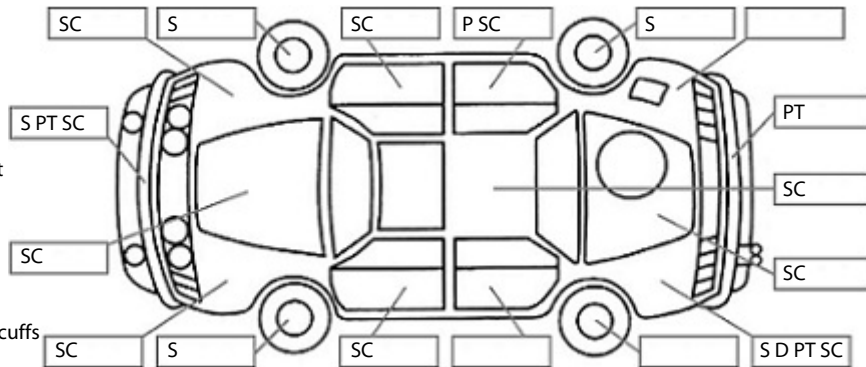

Make: Nissan	Model: Skyline	Body Style: Sedan
Year: 2001	Registration: ETG777	Reg Expiry: 09 Mar 2025
WoF Expiry: 08 Feb 2025	Odometer: 274,833 Kms	Good No: 26190432
VIN: 7A8DH120708204026	Next Service: 281,704 kms	Service History: No

Key:

- S = scratch
- D = dent
- R = rust
- PT = paint defect
- C = crack
- P = pin dent
- * = decals
- SC = stone chips
- W = significant scuffs

Body Inspection Comments

Poor repair on LR guard.

Note: some defects & blemishes may not be displayed in the diagram

Conditions During Body Inspection: Dry

Under Carriage & Under Bonnet Inspection Comments

oil leak

Interior Comments

Seats	Average, Rip in driver's seat
Carpets	Good
Panels	Good
Dashboard	Good

General Comments