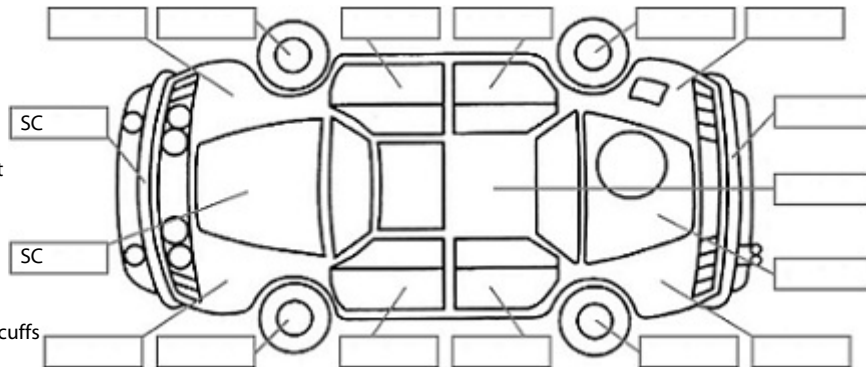

**Key:**

- S = scratch
- D = dent
- R = rust
- PT = paint defect
- C = crack
- P = pin dent
- \* = decals
- SC = stone chips
- W = significant scuffs

Body Inspection Comments

Note: some defects & blemishes may not be displayed in the diagram

Engine Timing Mechanism: Timing Chain  
 Evidence of Cam Belt Replacement: Not Applicable Kms:

	Pass	Fail	N/A
<b>Engine</b>			
Oil level	✓		
Smoke & fumes	✓		
Performance	✓		
Noise	✓		
<b>Cooling System</b>			
Coolant condition	✓		
Performance	✓		
Radiator / Hoses (visual)	✓		
<b>Transmission</b>			
Operation	✓		
Noise	✓		
Clutch			✓
CV joints	✓		
Wheel bearings	✓		
<b>Brakes</b>			
Performance	✓		
Hand Brake	✓		
<b>Tyres</b> (lowest observed tread depth of tyres)			
Left front	2.8	mm	
Right front	2.8	mm	
Left rear	3.1	mm	
Right rear	5.0	mm	
Spare	Yes		
<b>Suspension</b>			
Suspension performance	✓		
Steering performance	✓		
Shock absorbers	✓		
<b>Air Conditioning / Heater</b>			
Operation	✓		
<b>Electrical / Accessories</b>			
Head lights	✓		
Tail lights	✓		
Indicators	✓		
Dashboard warning lights	✓		
Wipers (front & rear)	✓		
Window winder FL	✓		
Window winder FR	✓		
Window winder RL	✓		
Window winder RR	✓		
Rear view mirrors	✓		
Radio (basic test only)	✓		
CD (basic test only)			✓
Number of keys	2		
Central locking	✓		
Remote locking	✓		
Sat. Nav. (basic test only)			✓
Reversing camera	✓		