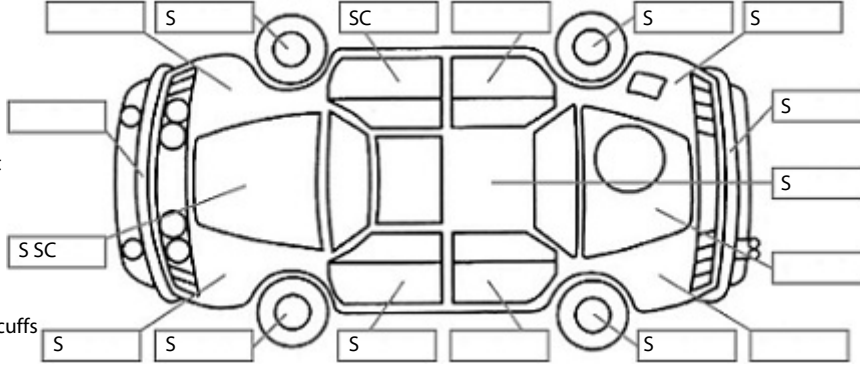

Make: BMW	Model: 135i	Body Style: Sports Car
Year: 2009	Registration: NYY953	Reg Expiry: 15 Aug 2024
WoF Expiry: 24 Feb 2025	Odometer: 45,180 Kms	Good No: 26189061
VIN: WBAUC72020VF2130	Next Service:	Service History:

Key:

- S = scratch
- D = dent
- R = rust
- PT = paint defect
- C = crack
- P = pin dent
- * = decals
- SC = stone chips
- W = significant scuffs

Body Inspection Comments

Note: some defects & blemishes may not be displayed in the diagram

Engine Timing Mechanism: Timing Chain
Evidence of Cam Belt Replacement: Not Applicable Kms:

	Pass	Fail	N/A
Engine			
Oil level	✓		
Smoke & fumes	✓		
Performance	✓		
Noise	✓		
Cooling System			
Coolant condition	✓		
Performance	✓		
Radiator / Hoses (visual)	✓		
Transmission			
Operation	✓		
Noise	✓		
Clutch			✓
CV joints	✓		
Wheel bearings	✓		
Brakes			
Performance	✓		
Hand Brake	✓		
Tyres (lowest observed tread depth of tyres)			
Left front	4	mm	
Right front	4	mm	
Left rear	4	mm	
Right rear	4	mm	
Spare			N/A
Suspension			
Suspension performance	✓		
Steering performance	✓		
Shock absorbers	✓		
Air Conditioning / Heater			
Operation	✓		
Electrical / Accessories			
Head lights	✓		
Tail lights	✓		
Indicators	✓		
Dashboard warning lights	✓		
Wipers (front & rear)	✓		
Window winder FL	✓		
Window winder FR	✓		
Window winder RL			✓
Window winder RR			✓
Rear view mirrors	✓		
Radio (basic test only)	✓		
CD (basic test only)	✓		
Number of keys	1		
Central locking	✓		
Remote locking	✓		
Sat. Nav. (basic test only)	✓		
Reversing camera			✓