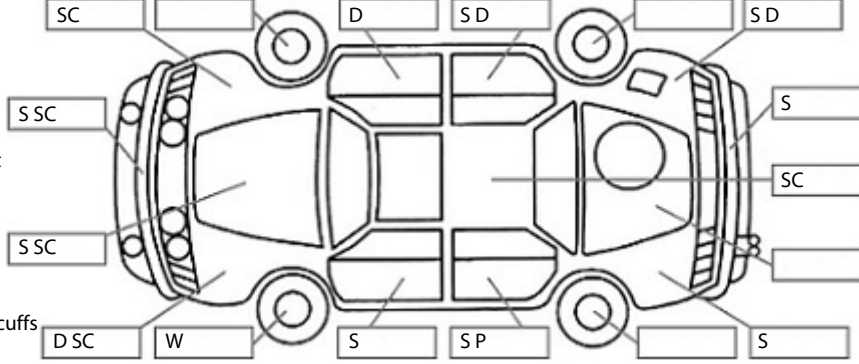

Key:

- S = scratch
- D = dent
- R = rust
- PT = paint defect
- C = crack
- P = pin dent
- * = decals
- SC = stone chips
- W = significant scuffs

Body Inspection Comments

Note: some defects & blemishes may not be displayed in the diagram

Front W/Screen cracked, Large Dent R/R Door, L/R Tailgate light cracked, Aerial mast Broken,

Conditions During Body Inspection: Dry

Under Carriage & Under Bonnet Inspection Comments

Oil leak lower engine area.