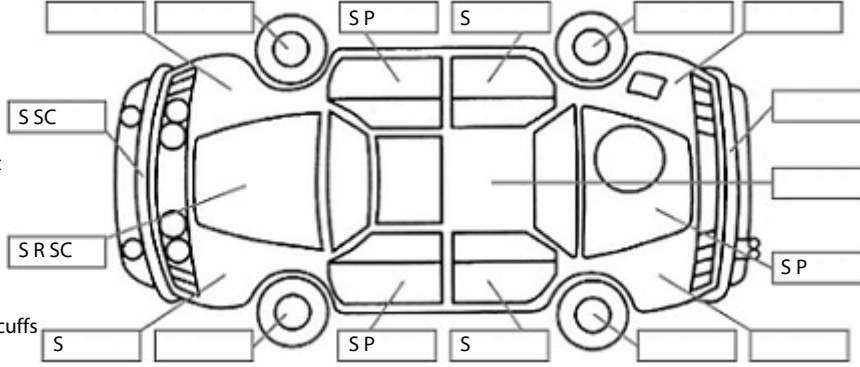

**Key:**

- S = scratch
- D = dent
- R = rust
- PT = paint defect
- C = crack
- P = pin dent
- \* = decals
- SC = stone chips
- W = significant scuffs

Note: some defects & blemishes may not be displayed in the diagram

**General Comments**

Rear cup holder broken

Road Conditions During Test Drive: Dry

Engine Timing Mechanism: Timing Chain  
Evidence of Cam Belt Replacement: Not Applicable Kms:

	Pass	Fail	N/A
<b>Engine</b>			
Oil level	✓		
Smoke & fumes	✓		
Performance	✓		
Noise		✓	
<b>Cooling System</b>			
Coolant condition	✓		
Performance	✓		
Radiator / Hoses (visual)	✓		
<b>Transmission</b>			
Operation	✓		
Noise	✓		
Clutch			✓
CV joints	✓		
Wheel bearings	✓		
<b>Brakes</b>			
Performance	✓		
Hand Brake	✓		
<b>Tyres</b> (lowest observed tread depth of tyres)			
Left front	5.2	mm	
Right front	6.9	mm	
Left rear	1.1	mm	
Right rear	3.1	mm	
Spare	Yes		
<b>Suspension</b>			
Suspension performance	✓		
Steering performance	✓		
Shock absorbers	✓		
<b>Air Conditioning / Heater</b>			
Operation	✓		
<b>Electrical / Accessories</b>			
Head lights	✓		
Tail lights	✓		
Indicators	✓		
Dashboard warning lights	✓		
Wipers (front & rear)	✓		
Window winder FL	✓		
Window winder FR	✓		
Window winder RL	✓		
Window winder RR	✓		
Rear view mirrors	✓		
Radio (basic test only)	✓		
CD (basic test only)	✓		
Number of keys	1		
Central locking	✓		
Remote locking	✓		
Sat. Nav. (basic test only)			✓
Reversing camera			✓