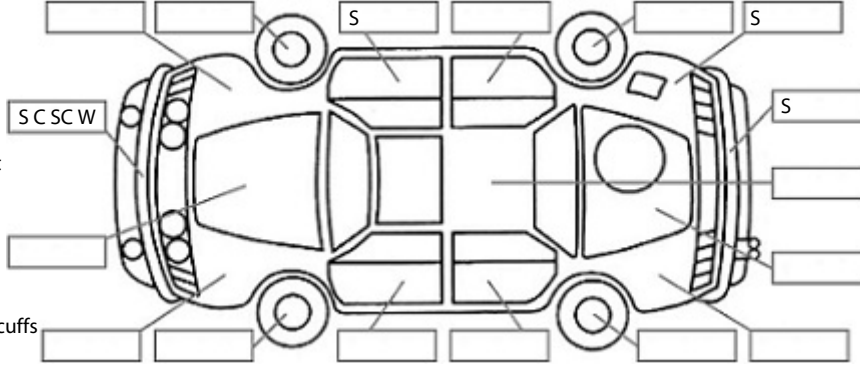

**Key:**

- S = scratch
- D = dent
- R = rust
- PT = paint defect
- C = crack
- P = pin dent
- \* = decals
- SC = stone chips
- W = significant scuffs

Body Inspection Comments

Note: some defects & blemishes may not be displayed in the diagram

Engine Timing Mechanism: Timing Chain  
Evidence of Cam Belt Replacement: Not Applicable Kms:

	Pass	Fail	N/A
<b>Engine</b>			
Oil level	✓		
Smoke & fumes	✓		
Performance	✓		
Noise	✓		
<b>Cooling System</b>			
Coolant condition	✓		
Performance	✓		
Radiator / Hoses (visual)	✓		
<b>Transmission</b>			
Operation	✓		
Noise	✓		
Clutch			✓
CV joints	✓		
Wheel bearings	✓		
<b>Brakes</b>			
Performance	✓		
Hand Brake	✓		
<b>Tyres</b> (lowest observed tread depth of tyres)			
Left front	5.5	mm	
Right front	5.5	mm	
Left rear	7.0	mm	
Right rear	7.0	mm	
Spare	No		
<b>Suspension</b>			
Suspension performance	✓		
Steering performance	✓		
Shock absorbers	✓		
<b>Air Conditioning / Heater</b>			
Operation	✓		
<b>Electrical / Accessories</b>			
Head lights	✓		
Tail lights	✓		
Indicators	✓		
Dashboard warning lights	✓		
Wipers (front & rear)	✓		
Window winder FL	✓		
Window winder FR	✓		
Window winder RL	✓		
Window winder RR	✓		
Rear view mirrors	✓		
Radio (basic test only)	✓		
CD (basic test only)	✓		
Number of keys	1		
Central locking	✓		
Remote locking	✓		
Sat. Nav. (basic test only)			✓
Reversing camera			✓