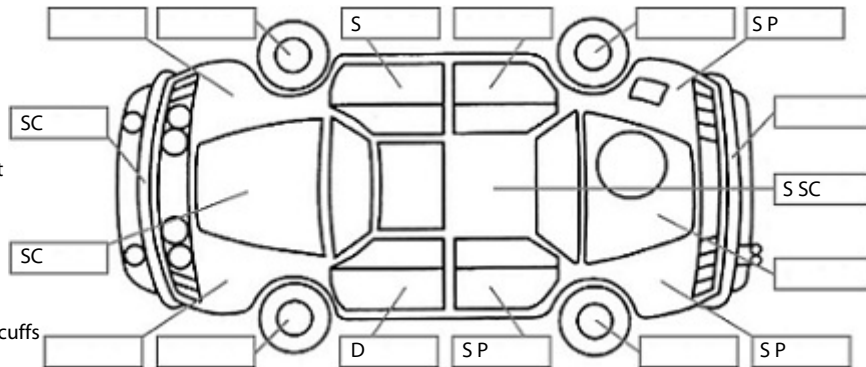

**Key:**

- S = scratch
- D = dent
- R = rust
- PT = paint defect
- C = crack
- P = pin dent
- \* = decals
- SC = stone chips
- W = significant scuffs

Body Inspection Comments

Stone chips on front windscreen cva

Note: some defects & blemishes may not be displayed in the diagram

Conditions During Body Inspection: Wet

Under Carriage & Under Bonnet Inspection Comments

Rear wheel drive

Interior Comments

Seats	Good
Carpets	Average
Panels	Average
Dashboard	Good